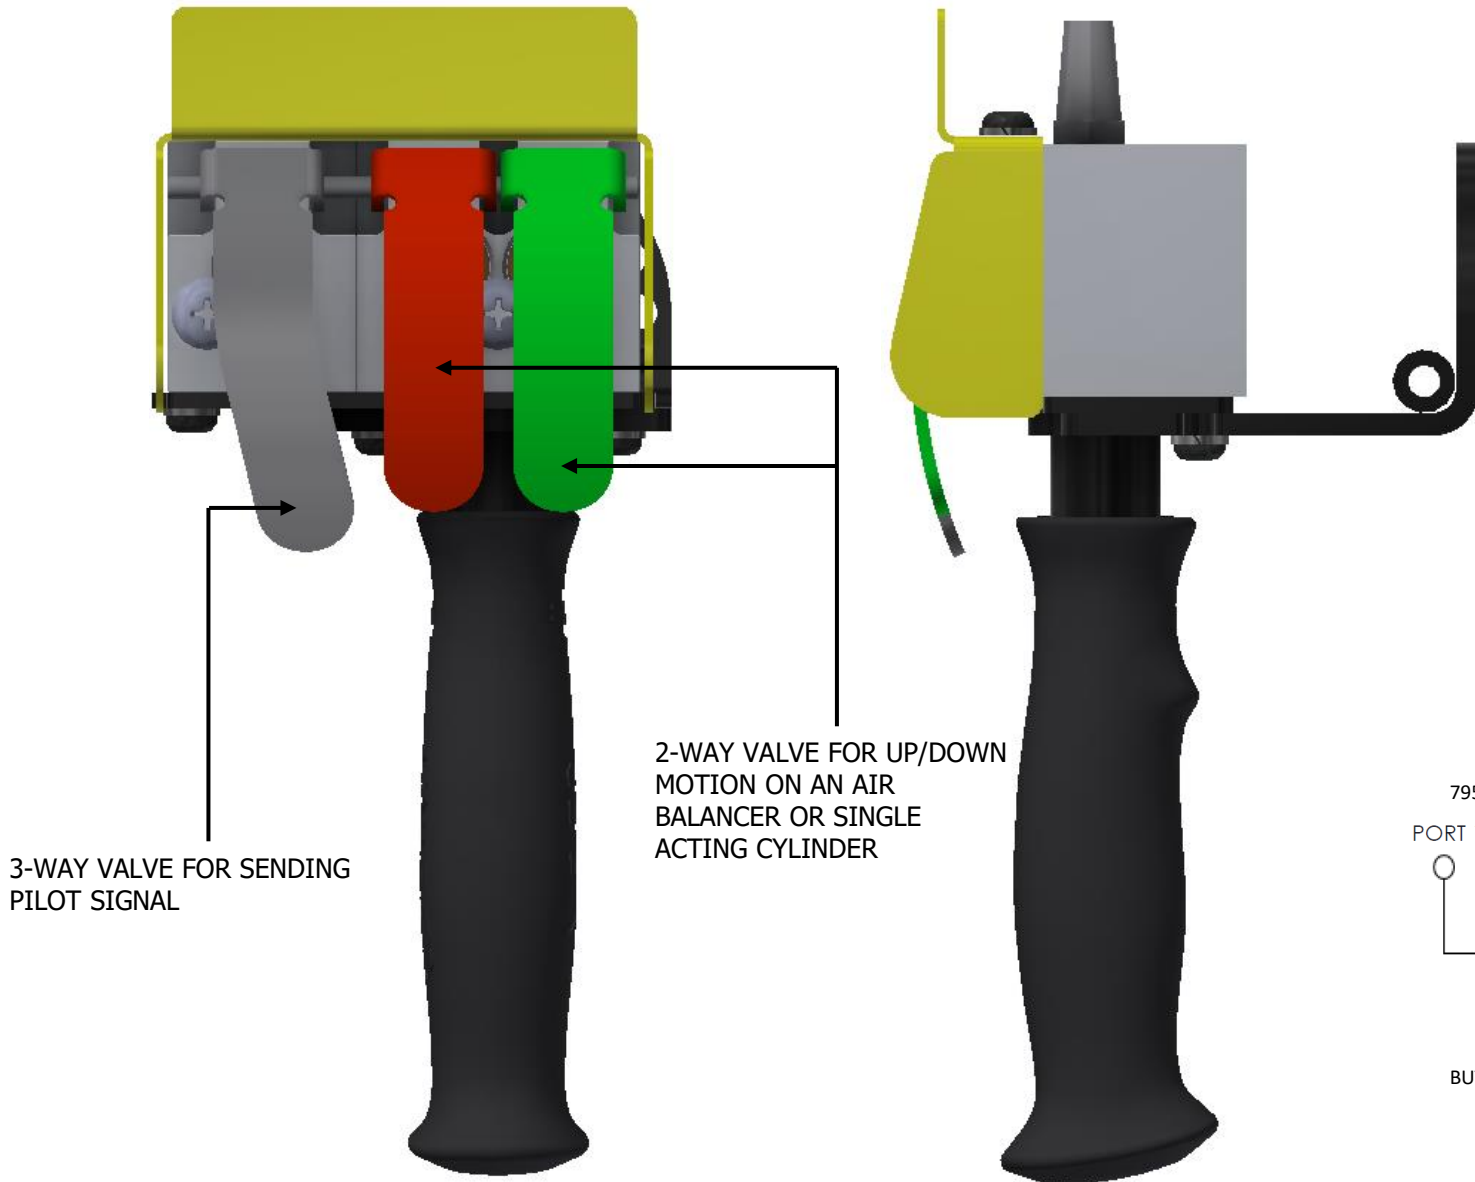

# 79631 – PNEUMATIC THREE BUTTON HANDLE ASSEMBLY FOR UP/DOWN/PILOT SIGNAL RH

- TEMPERATURE RANGE: 32 TO 125 DEGREES F
- MAXIMUM PRESSURE: 100 PSI
- DUAL BLOCK PORTS:
  - PORT 1: 1/4" NPT AIR SUPPLY
  - PORT 2: 1/4" NPT UP/FILL
  - PORT 3: 1/4" NPT DN/EXHAUST
- SINGLE BLOCK PORTS
  - PORT 1: 1/4" NPT PILOT SIGNAL
  - PORT 2: 1/4" NPT AIR SUPPLY
- HARDWARE TO BE SNUG TIGHT
- REQUIRES CLEAN DRY AIR