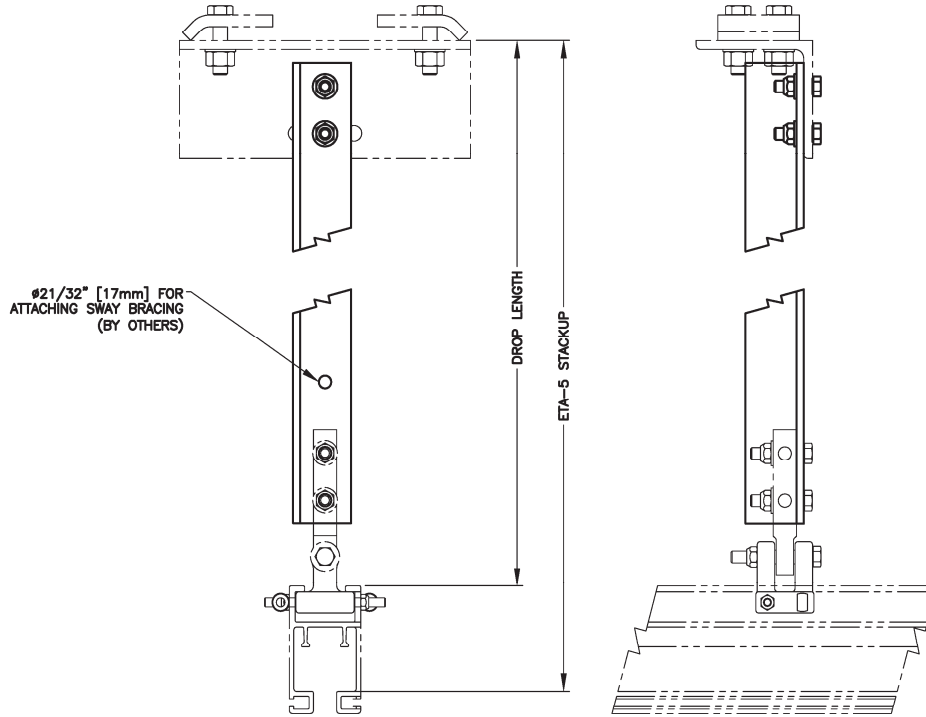

KIT PART #	DROP ANGLE PART #	DROP LENGTH		ETA-4 STACKUP	
		Drop Length	Drop Length	Drop Length	Drop Length
28713	75114	3'-5"	1041mm	3'-8 5/16"	1126mm
		3'-6"	1067mm	3'-9 5/16"	1151mm
		3'-7"	1092mm	3'-10 5/16"	1176mm
		3'-8"	1118mm	3'-11 5/16"	1202mm
		3'-9"	1143mm	4'-0 5/16"	1227mm
		3'-10"	1168mm	4'-1 5/16"	1253mm
		3'-11"	1194mm	4'-2 5/16"	1278mm
		4'-0"	1219mm	4'-3 5/16"	1303mm
		4'-1"	1245mm	4'-4 5/16"	1329mm
		4'-2"	1270mm	4'-5 5/16"	1354mm
28714	75115	4'-3"	1295mm	4'-6 5/16"	1380mm
		4'-4"	1321mm	4'-7 5/16"	1405mm
		4'-5"	1346mm	4'-8 5/16"	1430mm
		4'-6"	1372mm	4'-9 5/16"	1456mm
		4'-7"	1397mm	4'-10 5/16"	1481mm
		4'-8"	1422mm	4'-11 5/16"	1507mm
		4'-9"	1448mm	5'-0 5/16"	1532mm
		4'-10"	1473mm	5'-1 5/16"	1557mm
		4'-11"	1499mm	5'-2 5/16"	1583mm
		5'-0"	1524mm	5'-3 5/16"	1608mm
28715	75116	5'-1"	1549mm	5'-4 5/16"	1634mm
		5'-2"	1575mm	5'-5 5/16"	1659mm
		5'-3"	1600mm	5'-6 5/16"	1684mm
		5'-4"	1626mm	5'-7 5/16"	1708mm
		5'-5"	1651mm	5'-8 5/16"	1735mm
		5'-6"	1676mm	5'-9 5/16"	1761mm
		5'-7"	1702mm	5'-10 5/16"	1786mm
		5'-8"	1727mm	5'-11 5/16"	1811mm
		5'-9"	1753mm	6'-0 5/16"	1837mm
		5'-10"	1778mm	6'-1 5/16"	1862mm
5'-11"	1803mm	6'-2 5/16"	1888mm		
6'-0"	1829mm	6'-3 5/16"	1913mm		

*Adjustable Hanger with safety cable sold separately

UNIFIED DROP ANGLE KITS

Beam Hanger

- Rated Load 2,000lbs (908kg)
- Beam Hanger sold separately
- Drop Angle Lengths 1'-2" (355mm) to 6'-0" (1829mm) require a cable hole
- Drop Angle Lengths 2'-0" (610mm) to 6'-0" (1829mm) require knee braces in both directions
- Knee Bracing by others
- Drops of 8" (203mm) to 11" (280mm) Consult Engineering

Adjustable Hanger

- Rated Load 1,500lbs (680kg)
- Adjustable Hanger sold separately
- Drop Angle Lengths 1'-2" (355mm) to 6'-0" (1829mm) require a cable hole
- Drop Angle Lengths 2'-0" (610mm) to 6'-0" (1829mm) require knee braces in both directions
- Knee Bracing by others
- Drops of 8" (203mm) to 11" (280mm) Consult Engineering