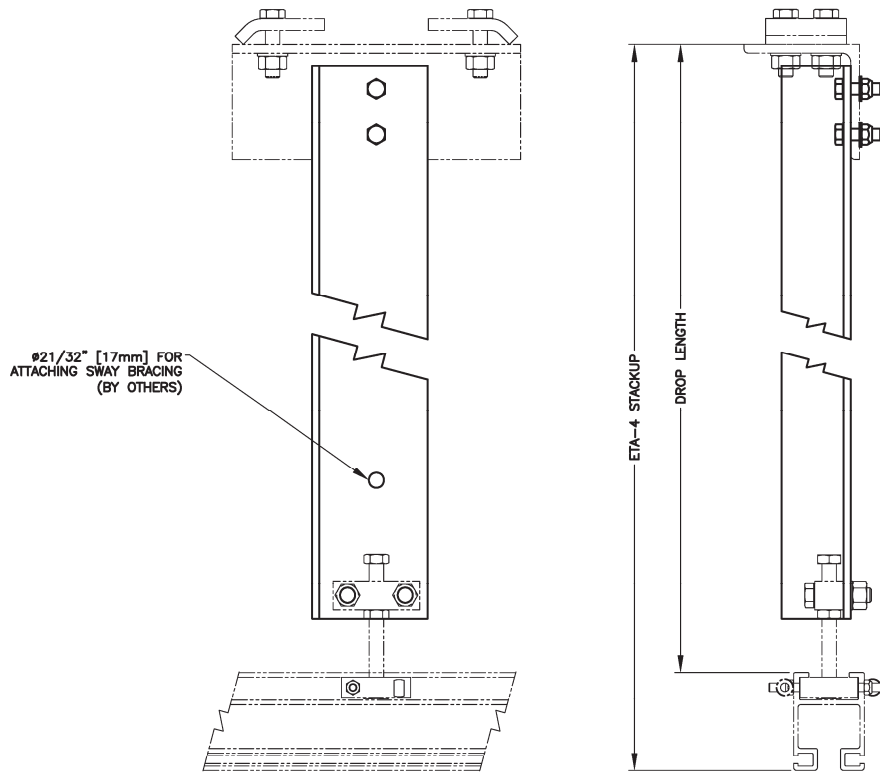

NOTES:
RATED LOAD 1500 LBS [680 Kg].

KIT PART #	DROP ANGLE PART #	DROP LENGTH		ETA-4 STACKUP			
		Drop Length	Drop Length	Drop Length	Drop Length		
28710	75111	9"	229mm	1'-0 5/16"	313mm		
		10"	254mm	1'-1 5/16"	338mm		
		11"	279mm	1'-2 5/16"	364mm		
28711	75112	1'-0"	305mm	1'-3 5/16"	389mm		
		1'-1"	330mm	1'-4 5/16"	414mm		
		1'-2"	356mm	1'-5 5/16"	440mm		
		1'-3"	381mm	1'-6 5/16"	465mm		
		1'-4"	406mm	1'-7 5/16"	491mm		
		1'-5"	432mm	1'-8 5/16"	516mm		
		1'-6"	457mm	1'-9 5/16"	542mm		
		1'-7"	483mm	1'-10 5/16"	567mm		
		1'-8"	508mm	1'-11 5/16"	593mm		
		1'-9"	533mm	2'-0 5/16"	618mm		
		1'-10"	559mm	2'-1 5/16"	643mm		
		1'-11"	584mm	2'-2 5/16"	668mm		
		2'-0"	610mm	2'-3 5/16"	694mm		
		2'-1"	635mm	2'-4 5/16"	719mm		
		2'-2"	660mm	2'-5 5/16"	745mm		
		2'-3"	686mm	2'-6 5/16"	770mm		
		2'-4"	711mm	2'-7 5/16"	795mm		
		28712	75113	2'-5"	737mm	2'-8 5/16"	821mm
2'-6"	762mm			2'-9 5/16"	846mm		
2'-7"	787mm			2'-10 5/16"	872mm		
2'-8"	813mm			2'-11 5/16"	897mm		
2'-9"	838mm			3'-0 5/16"	922mm		
2'-10"	864mm			3'-1 5/16"	948mm		
2'-11"	889mm			3'-2 5/16"	973mm		
3'-0"	914mm			3'-3 5/16"	999mm		
3'-1"	940mm			3'-4 5/16"	1024mm		
3'-2"	965mm			3'-5 5/16"	1049mm		
28713	75114			3'-3"	991mm	3'-6 5/16"	1075mm
		3'-4"	1016mm	3'-7 5/16"	1100mm		

KIT PART #	DROP ANGLE PART #	DROP LENGTH		ETA-4 STACKUP	
		Drop Length	Drop Length	Drop Length	Drop Length
28713	75114	3'-5"	1041mm	3'-8 5/16"	1126mm
		3'-6"	1067mm	3'-9 5/16"	1151mm
		3'-7"	1092mm	3'-10 5/16"	1176mm
		3'-8"	1118mm	3'-11 5/16"	1202mm
		3'-9"	1143mm	4'-0 5/16"	1227mm
		3'-10"	1168mm	4'-1 5/16"	1253mm
		3'-11"	1194mm	4'-2 5/16"	1278mm
		4'-0"	1219mm	4'-3 5/16"	1303mm
		4'-1"	1245mm	4'-4 5/16"	1329mm
		4'-2"	1270mm	4'-5 5/16"	1354mm
28714	75115	4'-3"	1295mm	4'-6 5/16"	1380mm
		4'-4"	1321mm	4'-7 5/16"	1405mm
		4'-5"	1346mm	4'-8 5/16"	1430mm
		4'-6"	1372mm	4'-9 5/16"	1456mm
		4'-7"	1397mm	4'-10 5/16"	1481mm
		4'-8"	1422mm	4'-11 5/16"	1507mm
		4'-9"	1448mm	5'-0 5/16"	1532mm
		4'-10"	1473mm	5'-1 5/16"	1557mm
		4'-11"	1499mm	5'-2 5/16"	1583mm
		5'-0"	1524mm	5'-3 5/16"	1608mm
28715	75116	5'-1"	1549mm	5'-4 5/16"	1634mm
		5'-2"	1575mm	5'-5 5/16"	1659mm
		5'-3"	1600mm	5'-6 5/16"	1684mm
		5'-4"	1626mm	5'-7 5/16"	1708mm
		5'-5"	1651mm	5'-8 5/16"	1735mm
		5'-6"	1676mm	5'-9 5/16"	1761mm
		5'-7"	1702mm	5'-10 5/16"	1786mm
		5'-8"	1727mm	5'-11 5/16"	1811mm
		5'-9"	1753mm	6'-0 5/16"	1837mm
		5'-10"	1778mm	6'-1 5/16"	1862mm
5'-11"	1803mm	6'-2 5/16"	1888mm		
6'-0"	1829mm	6'-3 5/16"	1913mm		

*Adjustable Hanger with safety cable sold separately