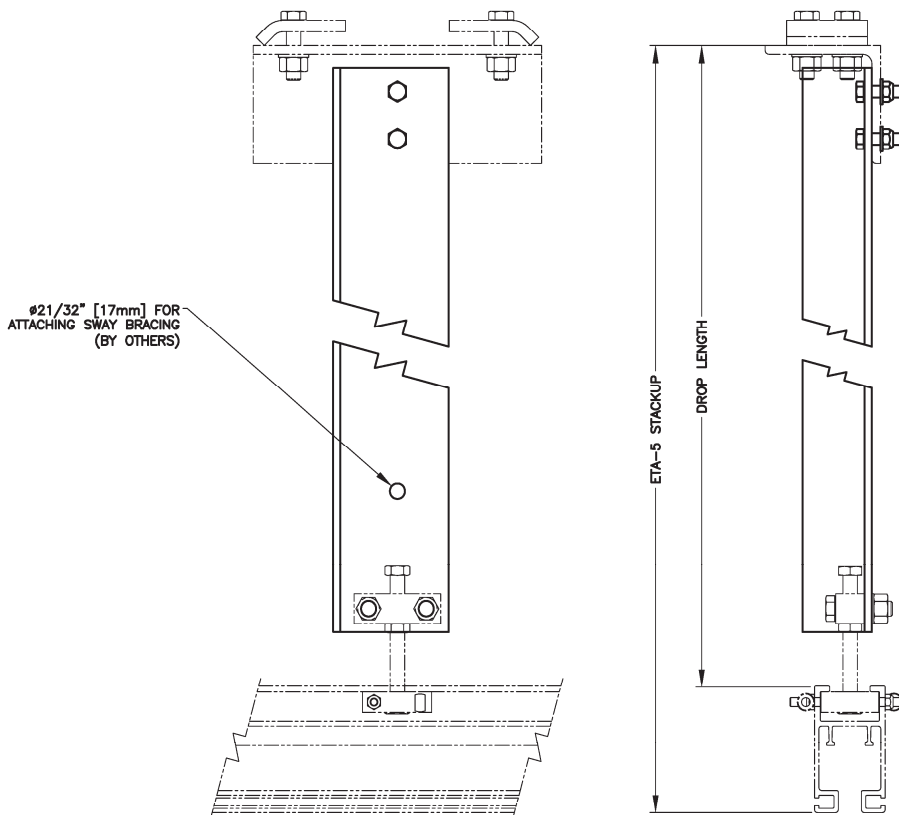

NOTES:
RATED LOAD 1500 LBS [680 Kg].

KIT PART #	DROP ANGLE PART #	DROP LENGTH		ETA-5 STACKUP			
		Drop Length	Drop Length	ETA-5 Stackup	ETA-5 Stackup		
28710	75111	9°	229mm	1'-1 7/16"	341mm		
		10°	254mm	1'-2 7/16"	367mm		
		11°	279mm	1'-3 7/16"	392mm		
		1'-0"	305mm	1'-4 7/16"	418mm		
28711	75112	1'-1"	330mm	1'-5 7/16"	443mm		
		1'-2"	356mm	1'-6 7/16"	468mm		
		1'-3"	381mm	1'-7 7/16"	494mm		
		1'-4"	406mm	1'-8 7/16"	519mm		
		1'-5"	432mm	1'-9 7/16"	545mm		
		1'-6"	457mm	1'-10 7/16"	570mm		
		1'-7"	483mm	1'-11 7/16"	595mm		
		1'-8"	508mm	2'-0 7/16"	621mm		
		1'-9"	533mm	2'-1 7/16"	646mm		
		1'-10"	559mm	2'-2 7/16"	672mm		
		1'-11"	584mm	2'-3 7/16"	697mm		
		2'-0"	610mm	2'-4 7/16"	722mm		
		28712	75113	2'-1"	635mm	2'-5 7/16"	748mm
				2'-2"	660mm	2'-6 7/16"	773mm
2'-3"	686mm			2'-7 7/16"	799mm		
2'-4"	711mm			2'-8 7/16"	824mm		
2'-5"	737mm			2'-9 7/16"	849mm		
2'-6"	762mm			2'-10 7/16"	875mm		
2'-7"	787mm			2'-11 7/16"	900mm		
2'-8"	813mm			3'-0 7/16"	926mm		
2'-9"	838mm			3'-1 7/16"	951mm		
2'-10"	864mm			3'-2 7/16"	976mm		
2'-11"	889mm			3'-3 7/16"	1002mm		
3'-0"	914mm			3'-4 7/16"	1027mm		
28713	75114			3'-1"	940mm	3'-5 7/16"	1053mm
				3'-2"	965mm	3'-6 7/16"	1078mm
		3'-3"	991mm	3'-7 7/16"	1103mm		
		3'-4"	1016mm	3'-8 7/16"	1129mm		

KIT PART #	DROP ANGLE PART #	DROP LENGTH		ETA-5 STACKUP	
		Drop Length	Drop Length	ETA-5 Stackup	ETA-5 Stackup
28713	75114	3'-5"	1041mm	3'-9 7/16"	1154mm
		3'-6"	1067mm	3'-10 7/16"	1180mm
		3'-7"	1092mm	3'-11 7/16"	1205mm
		3'-8"	1118mm	4'-0 7/16"	1230mm
		3'-9"	1143mm	4'-1 7/16"	1256mm
		3'-10"	1168mm	4'-2 7/16"	1281mm
		3'-11"	1194mm	4'-3 7/16"	1307mm
		4'-0"	1219mm	4'-4 7/16"	1332mm
		4'-1"	1245mm	4'-5 7/16"	1357mm
		4'-2"	1270mm	4'-6 7/16"	1383mm
28714	75115	4'-3"	1295mm	4'-7 7/16"	1408mm
		4'-4"	1321mm	4'-8 7/16"	1434mm
		4'-5"	1346mm	4'-9 7/16"	1459mm
		4'-6"	1372mm	4'-10 7/16"	1484mm
		4'-7"	1397mm	4'-11 7/16"	1508mm
		4'-8"	1422mm	5'-0 7/16"	1535mm
		4'-9"	1448mm	5'-1 7/16"	1561mm
		4'-10"	1473mm	5'-2 7/16"	1586mm
		4'-11"	1499mm	5'-3 7/16"	1611mm
		5'-0"	1524mm	5'-4 7/16"	1637mm
28715	75116	5'-1"	1549mm	5'-5 7/16"	1662mm
		5'-2"	1575mm	5'-6 7/16"	1688mm
		5'-3"	1600mm	5'-7 7/16"	1713mm
		5'-4"	1626mm	5'-8 7/16"	1738mm
		5'-5"	1651mm	5'-9 7/16"	1764mm
		5'-6"	1676mm	5'-10 7/16"	1789mm
		5'-7"	1702mm	5'-11 7/16"	1815mm
		5'-8"	1727mm	6'-0 7/16"	1840mm
		5'-9"	1753mm	6'-1 7/16"	1865mm
		5'-10"	1778mm	6'-2 7/16"	1891mm
5'-11"	1803mm	6'-3 7/16"	1916mm		
6'-0"	1829mm	6'-4 7/16"	1942mm		

* Adjustable Hanger with safety cable sold separately