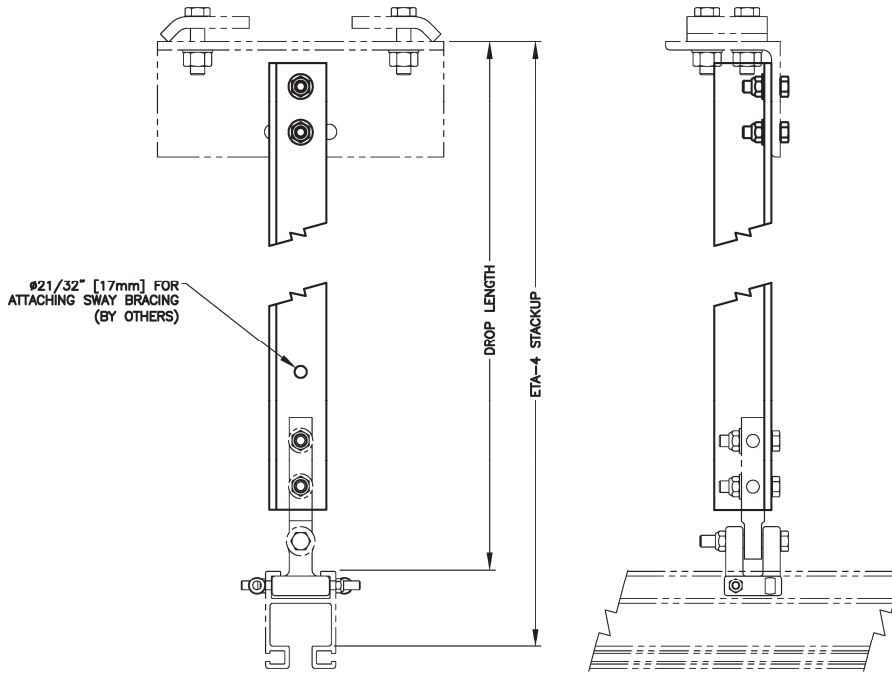

UNIFIED DROP ANGLE KITS

Beam Hanger

- Rated Load 2,000lbs (908kg)
- Beam Hanger sold separately
- Drop Angle Lengths 1'-2" (355mm) to 6'-0" (1829mm) require a cable hole
- Drop Angle Lengths 2'-0" (610mm) to 6'-0" (1829mm) require knee braces in both directions
- Knee Bracing by others
- Drops of 8" (203mm) to 11" (280mm) Consult Engineering

Adjustable Hanger

- Rated Load 1,500lbs (680kg)
- Adjustable Hanger sold separately
- Drop Angle Lengths 1'-2" (355mm) to 6'-0" (1829mm) require a cable hole
- Drop Angle Lengths 2'-0" (610mm) to 6'-0" (1829mm) require knee braces in both directions
- Knee Bracing by others
- Drops of 8" (203mm) to 11" (280mm) Consult Engineering

NOTE:
RATED LOAD 2000 LBS [907 Kg].

KIT PART #	DROP ANGLE PART #	DROP LENGTH		ETA-4 STACKUP	
28700	75101	1'-0"	305mm	1'-3 5/16"	389mm
		1'-1"	330mm	1'-4 5/16"	414mm
		1'-2"	356mm	1'-5 5/16"	440mm
		1'-3"	381mm	1'-6 5/16"	465mm
		1'-4"	406mm	1'-7 5/16"	491mm
		1'-5"	432mm	1'-8 5/16"	516mm
		1'-6"	457mm	1'-9 5/16"	542mm
		1'-7"	483mm	1'-10 5/16"	567mm
		1'-8"	508mm	1'-11 5/16"	593mm
		1'-9"	533mm	2'-0 5/16"	618mm
		1'-10"	559mm	2'-1 5/16"	643mm
		1'-11"	584mm	2'-2 5/16"	668mm
28701	75102	2'-0"	610mm	2'-3 5/16"	694mm
		2'-1"	635mm	2'-4 5/16"	719mm
		2'-2"	660mm	2'-5 5/16"	745mm
		2'-3"	686mm	2'-6 5/16"	770mm
		2'-4"	711mm	2'-7 5/16"	795mm
		2'-5"	737mm	2'-8 5/16"	821mm
		2'-6"	762mm	2'-9 5/16"	846mm
		2'-7"	787mm	2'-10 5/16"	872mm
		2'-8"	813mm	2'-11 5/16"	897mm
		2'-9"	838mm	3'-0 5/16"	922mm
		2'-10"	864mm	3'-1 5/16"	948mm
		2'-11"	889mm	3'-2 5/16"	973mm
28702	75103	3'-0"	914mm	3'-3 5/16"	999mm
		3'-1"	940mm	3'-4 5/16"	1024mm
		3'-2"	965mm	3'-5 5/16"	1049mm
		3'-3"	991mm	3'-6 5/16"	1075mm
		3'-4"	1016mm	3'-7 5/16"	1100mm
		3'-5"	1041mm	3'-8 5/16"	1126mm
		3'-6"	1067mm	3'-9 5/16"	1151mm